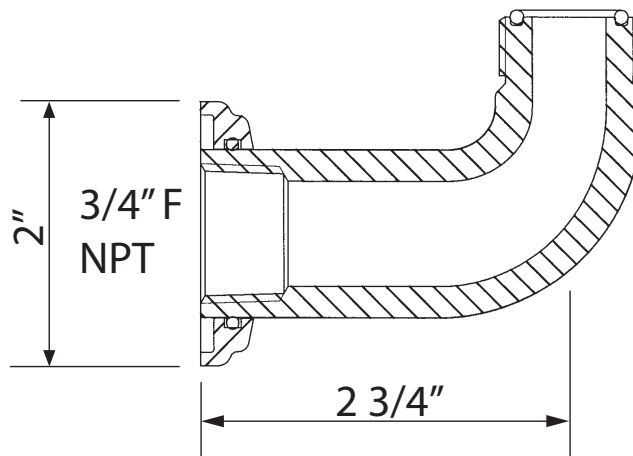

WARRANTY

- Limited Lifetime*